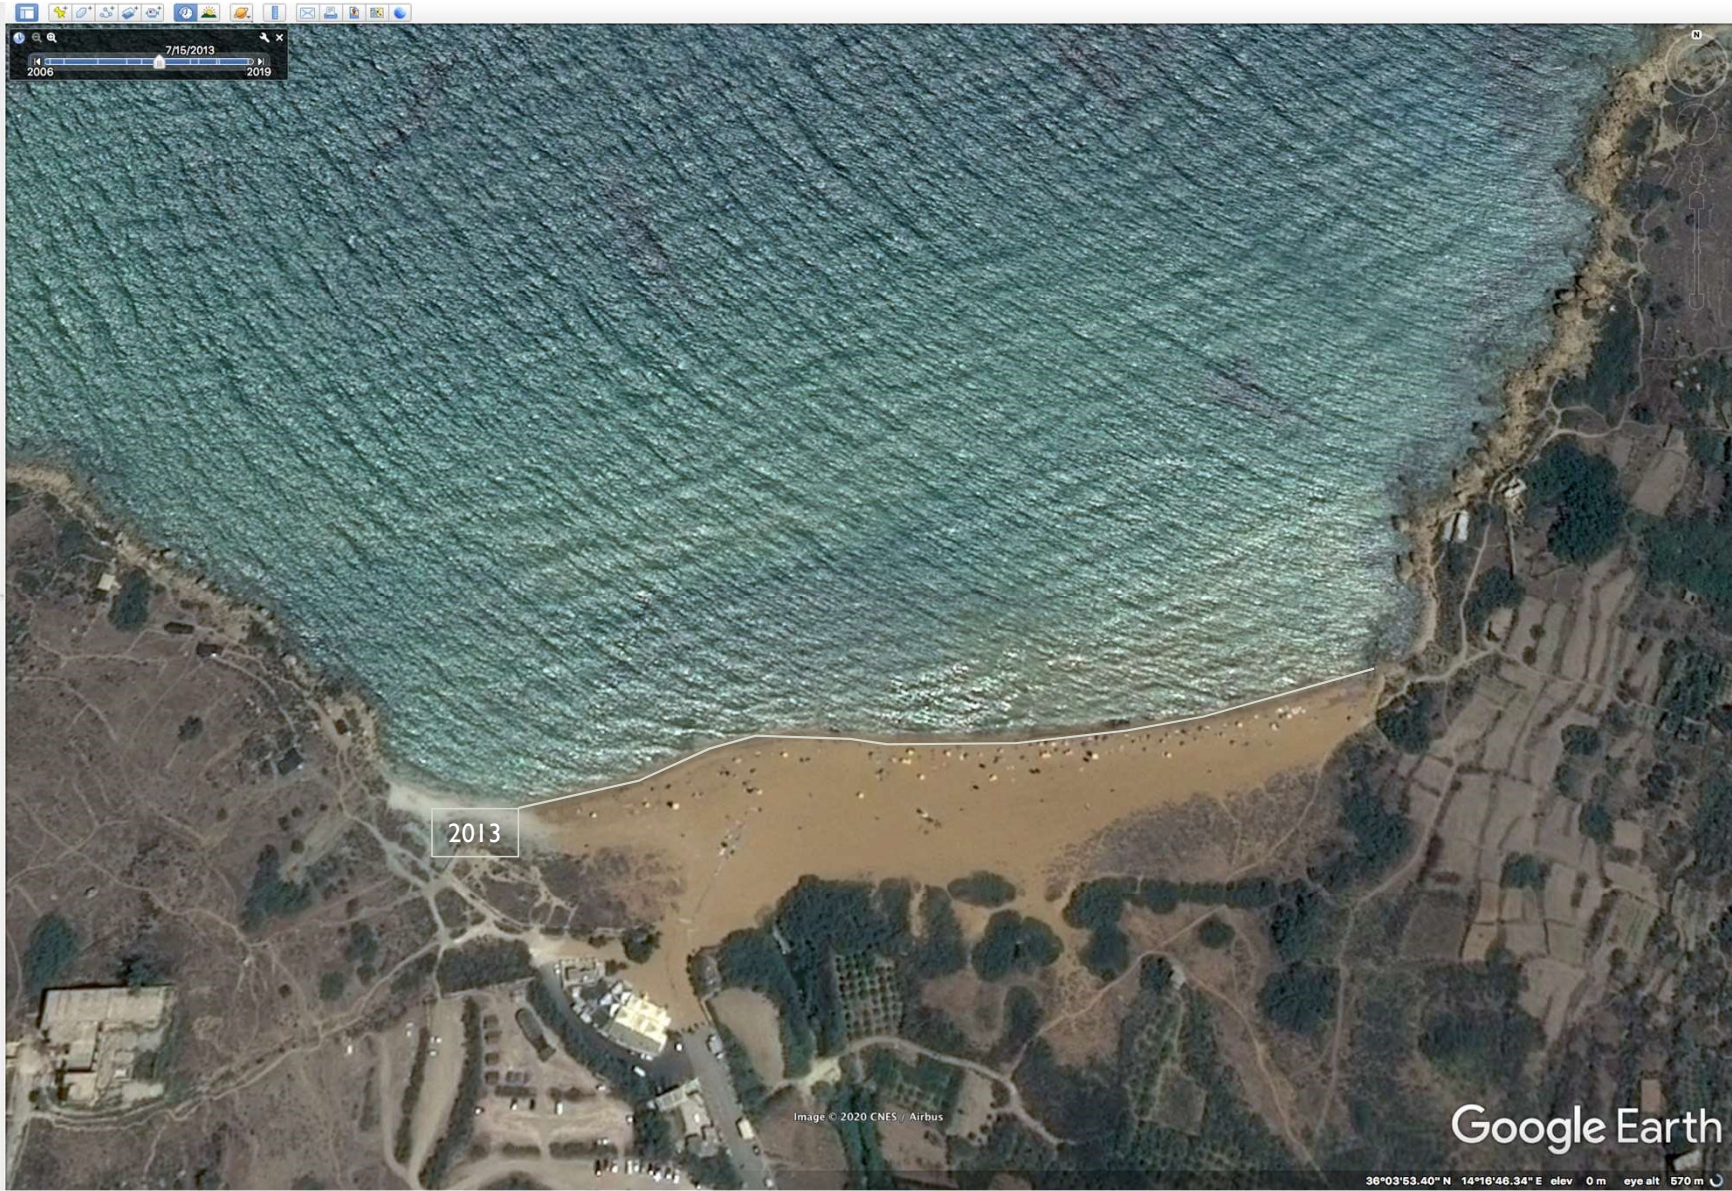

▼ Search

Search

ex: pizza near NYC

Get Directions History

▼ Places

- My Places
  - Sightseeing Tour
    - Make sure 3D Buildings layer is checked
  - Temporary Places

▼ Layers

- Primary Database
- Announcements
- Borders and Labels
- Places
- Photos
- Roads
- 3D Buildings
- Weather
- Gallery
- More
- Terrain