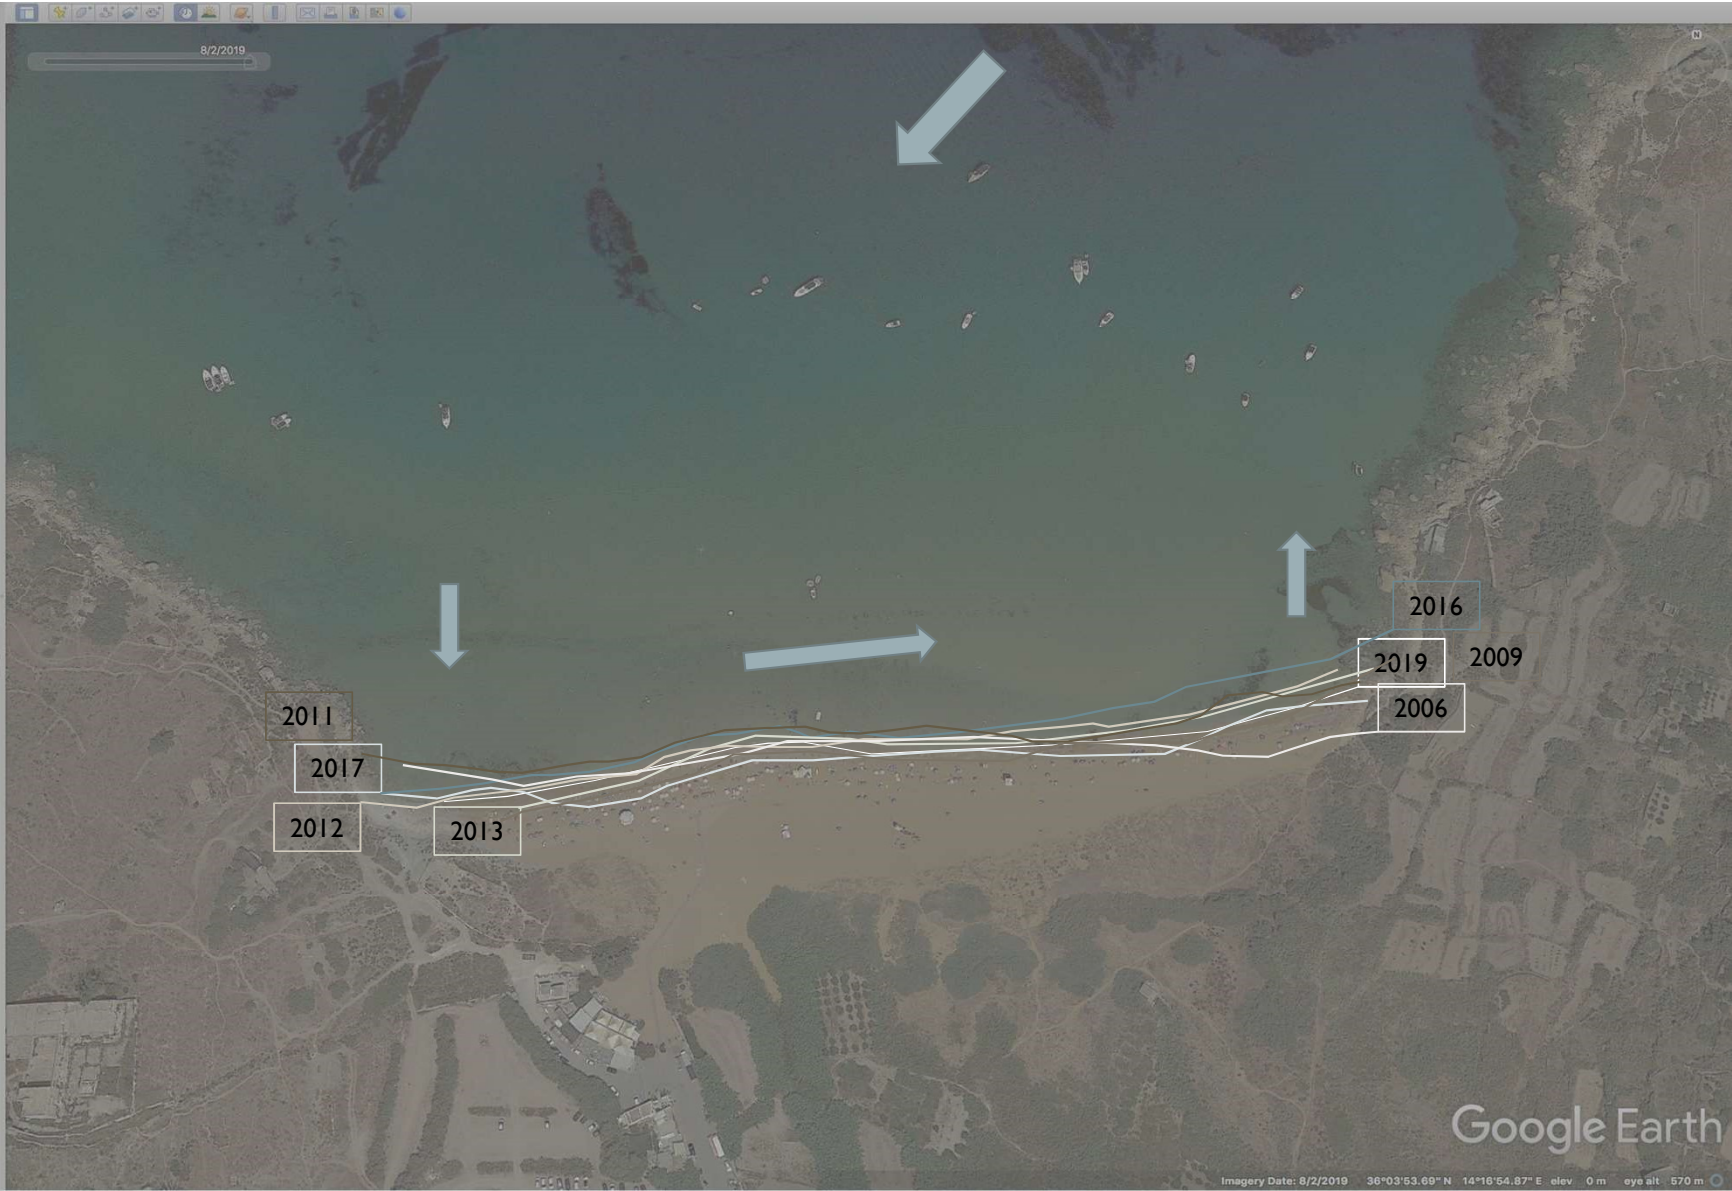

▼ Layers

- Primary Database
- Announcements
- Borders and Labels
- Places
- Photos
- Roads
- 3D Buildings
- Weather
- Gallery
- More
- Terrain

3/19/2007

2006 2019

A date and time slider showing the current date as 3/19/2007 and a range from 2006 to 2019.

Search

Search

ex: pizza near NYC

Get Directions History

Places

- My Places
- Sightseeing Tour
 - Make sure 3D Buildings layer is checked
- Temporary Places

Layers

- Primary Database
- Announcements
- Borders and Labels
- Places
- Photos
- Roads
- 3D Buildings
- Weather
- Gallery
- More
- Terrain