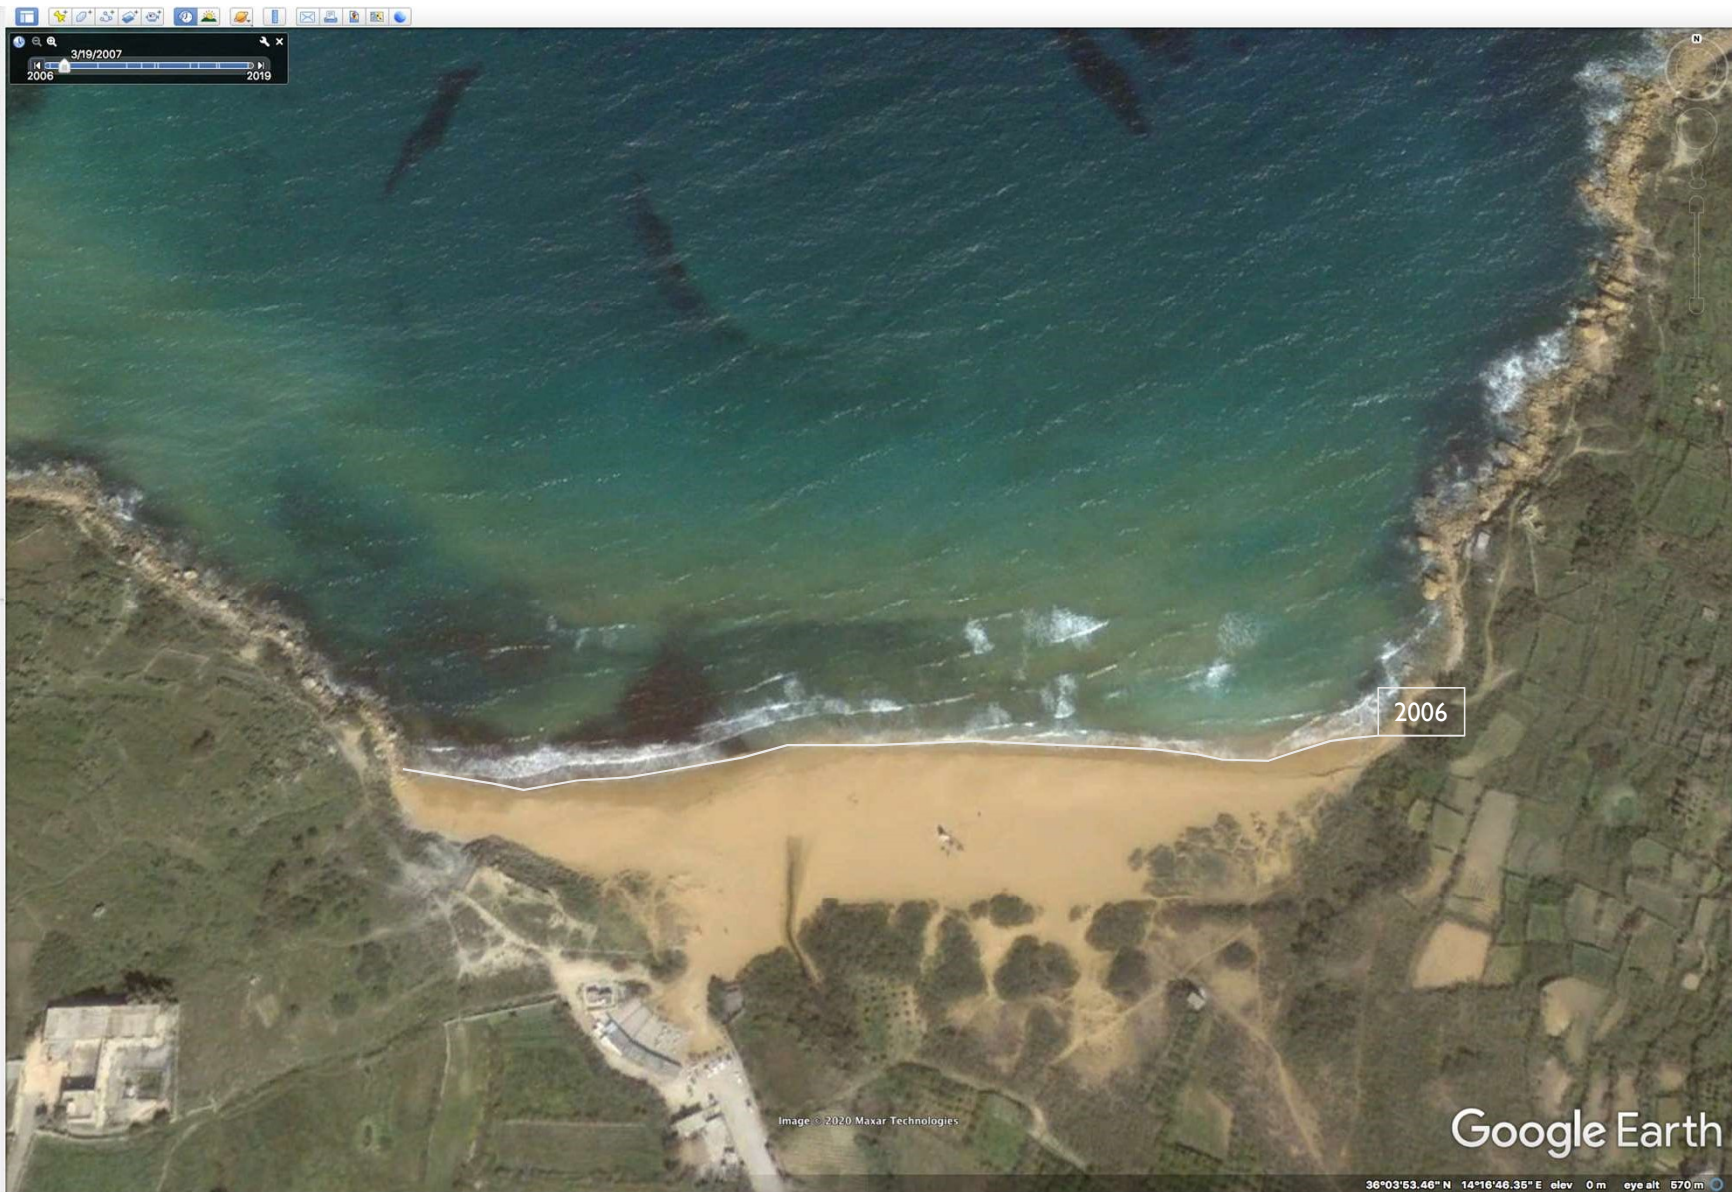

Google Earth

36°03'53.46" N 14°16'46.33" E elev 0 m eye alt 570 m

▼ Search

Search

ex: pizza near NYC

Get Directions History

▼ Places

- My Places
 - Sightseeing Tour
 - Make sure 3D Buildings layer is checked
 - Temporary Places

▼ Layers

- Primary Database
- Announcements
- Borders and Labels
- Places
- Photos
- Roads
- 3D Buildings
- Weather
- Gallery
- More
- Terrain

3/19/2007

2006 2019

A date and time slider showing the current date as 3/19/2007 and a range from 2006 to 2019.

Image © 2020 Maxar Technologies

Google Earth

38°03'53.46" N 14°16'46.35" E elev 0 m eye alt 670 m

▼ Search

Search

ex: pizza near NYC

Get Directions History

▼ Places