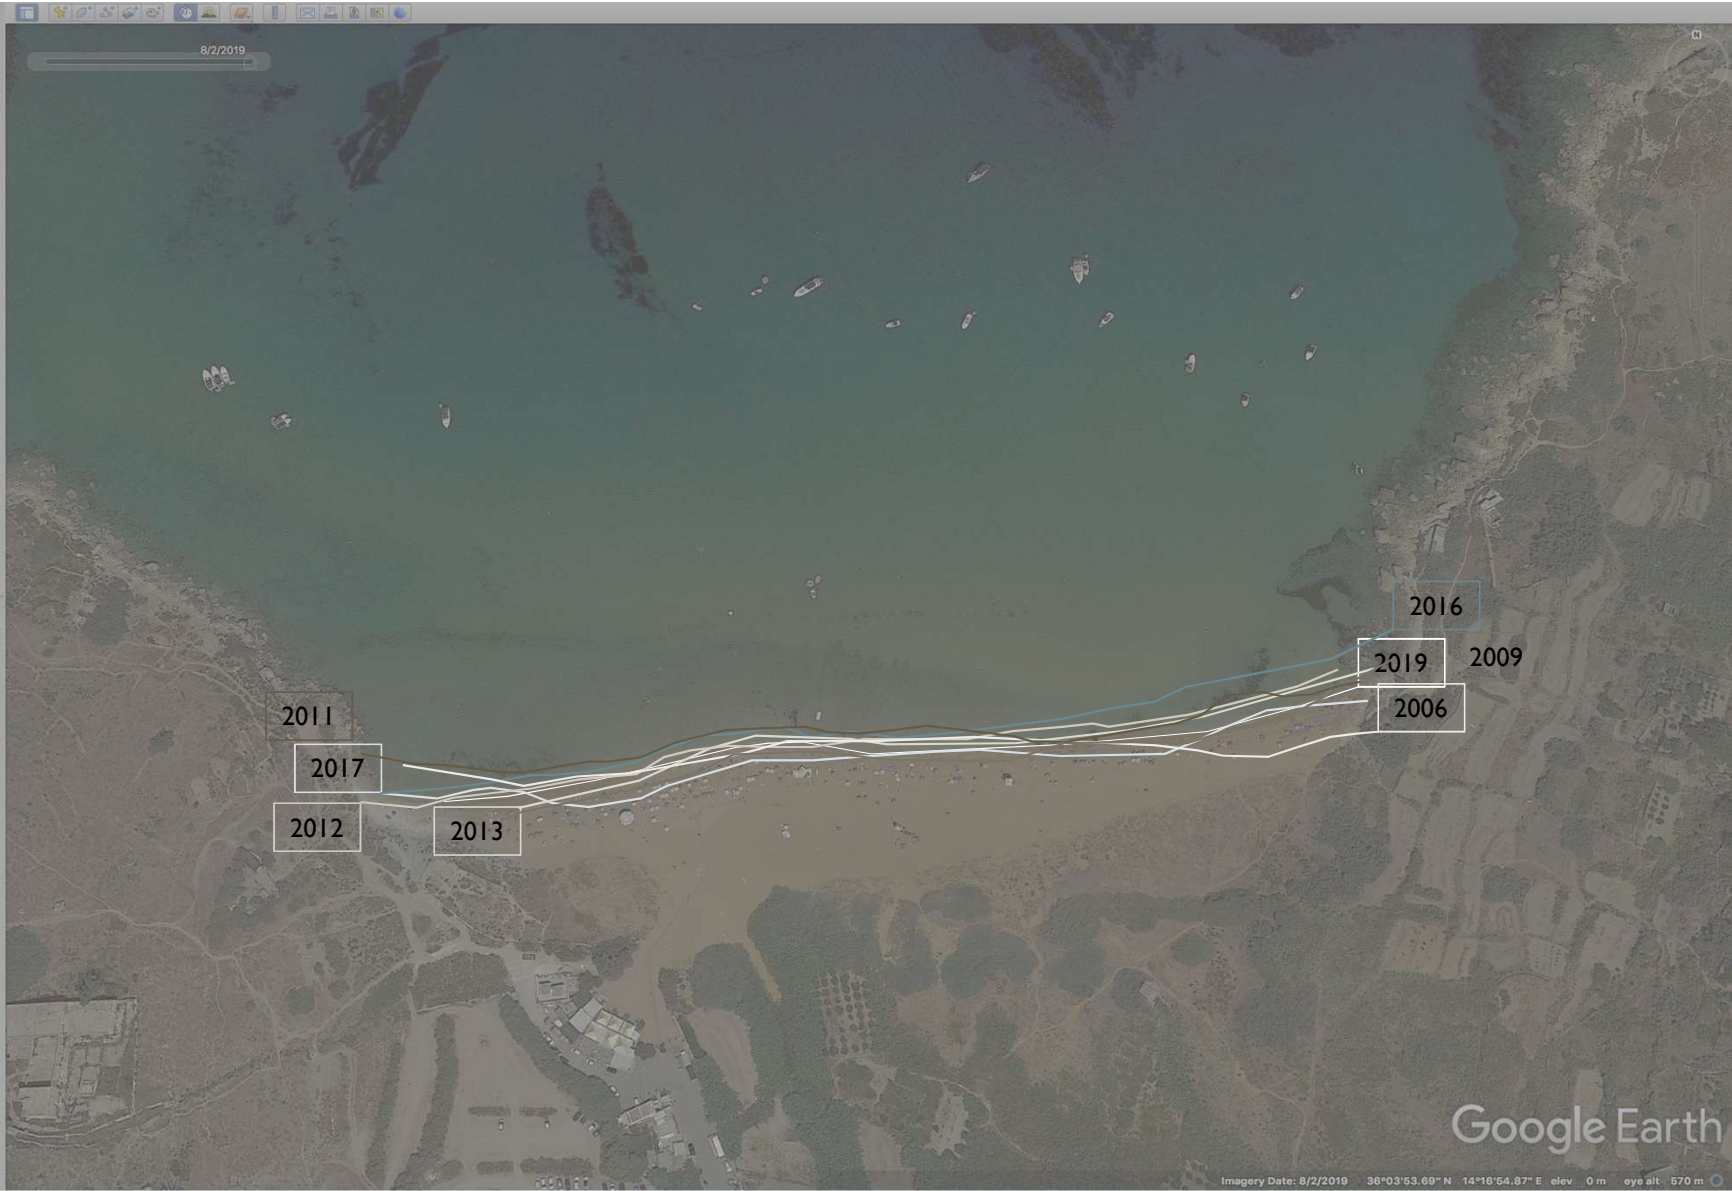

▼ Layers

- Primary Database
- Announcements
- Borders and Labels
- Places
- Photos
- Roads
- 3D Buildings
- Weather
- Gallery
- More
- Terrain

3/19/2007

2006 2019

A date and time slider showing the current date as 3/19/2007 and a range from 2006 to 2019.

Search

Search

ex: pizza near NYC

Get Directions History

Places

- My Places
 - Sightseeing Tour
 - Make sure 3D Buildings layer is checked
 - Temporary Places

Layers

- Primary Database
 - Announcements
 - Borders and Labels
 - Places
 - Photos
 - Roads
 - 3D Buildings
 - Weather
 - Gallery
 - More
 - Terrain