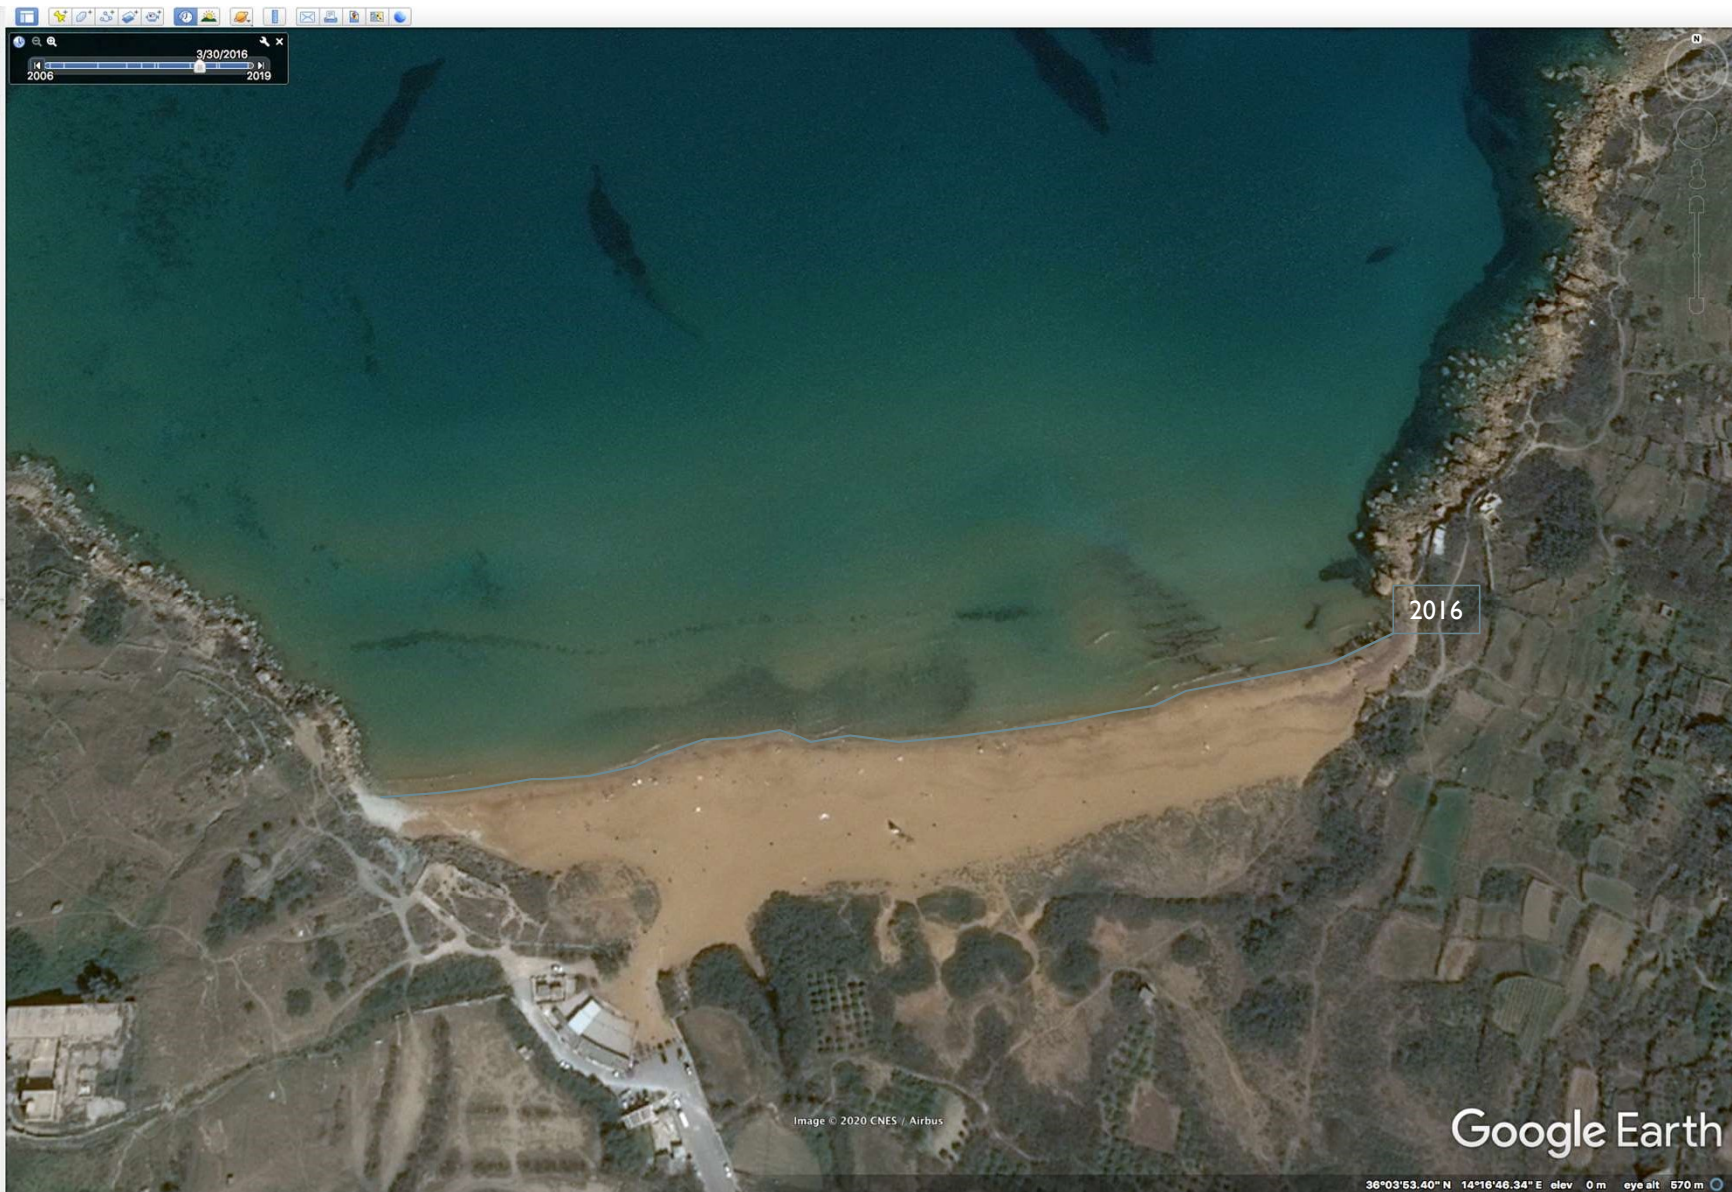

▼ Layers

- Primary Database
- Announcements
- Borders and Labels
- Places
- Photos
- Roads
- 3D Buildings
- Weather
- Gallery
- More
- Terrain

3/19/2007

2006 2019

A date and time slider showing the current date as 3/19/2007 and a range from 2006 to 2019.

▼ Search

Search

ex: pizza near NYC

Get Directions History

▼ Places

- My Places
 - Sightseeing Tour
 - Make sure 3D Buildings layer is checked
 - Temporary Places

▼ Layers

- Primary Database
- Announcements
- Borders and Labels
- Places
- Photos
- Roads
- 3D Buildings
- Weather
- Gallery
- More
- Terrain