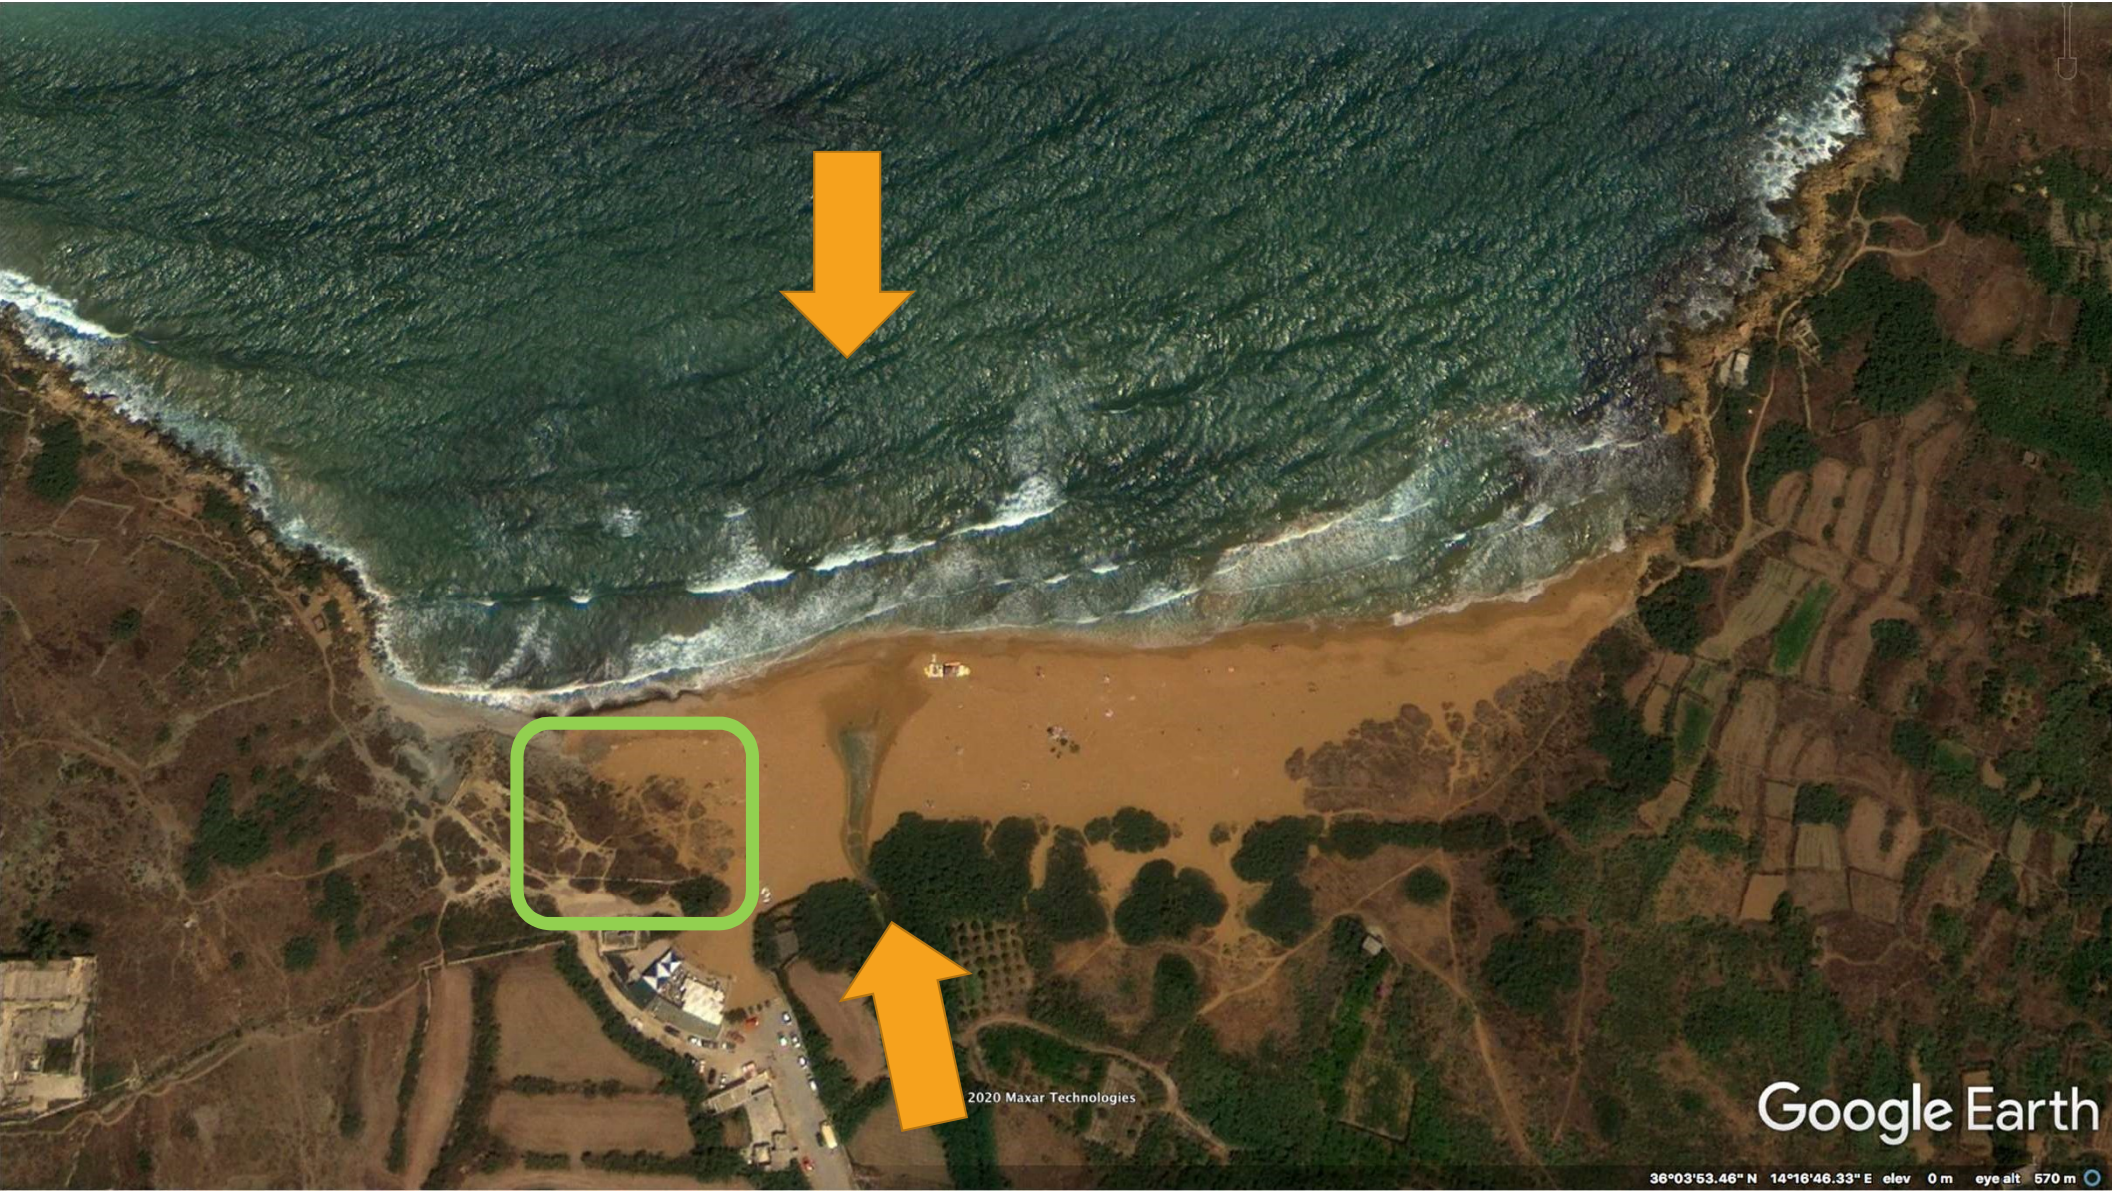

2020 Maxar Technologies

Google Earth

36°03'53.46" N 14°16'46.33" E elev 0 m eye alt 570 m