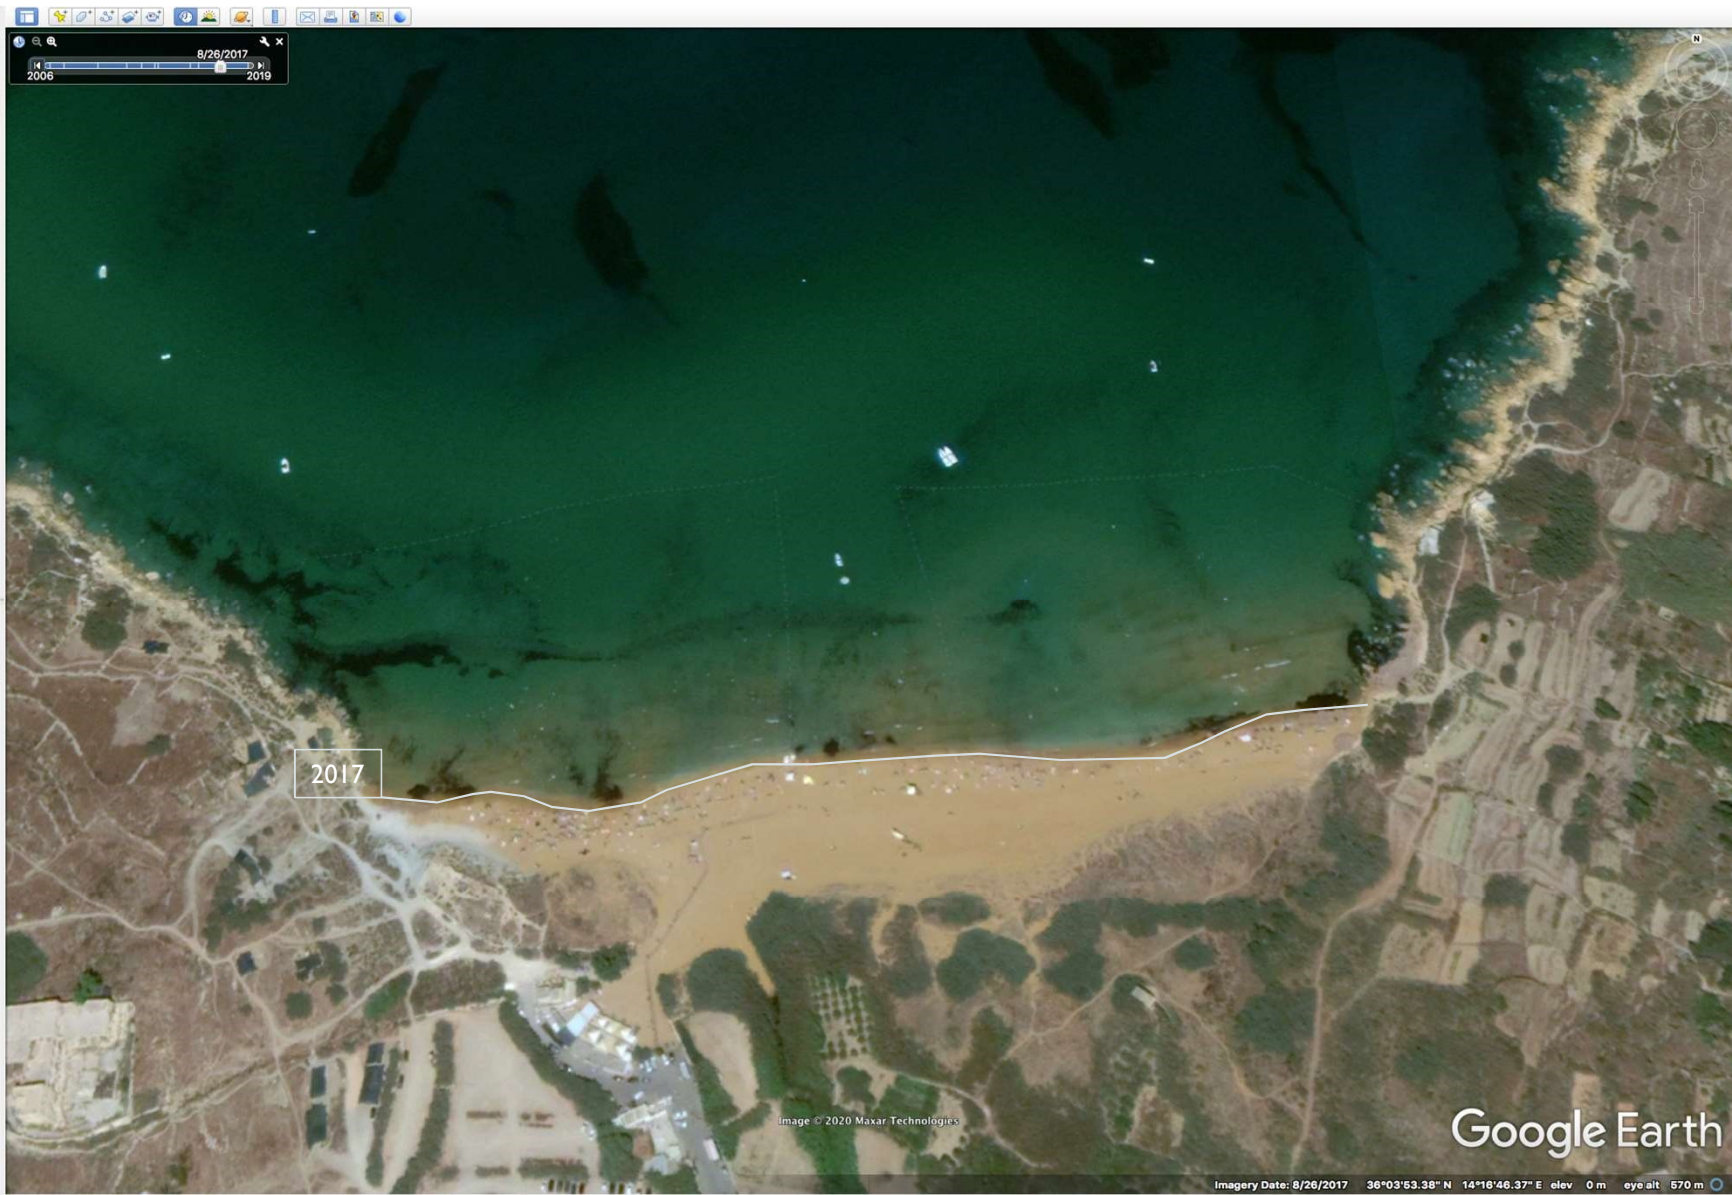

▼ Search

Search

ex: pizza near NYC

Get Directions History

▼ Places

- My Places
  - Sightseeing Tour
    - Make sure 3D Buildings layer is checked
  - Temporary Places

▼ Layers

- Primary Database
- Announcements
- Borders and Labels
- Places
- Photos
- Roads
- 3D Buildings
- Weather
- Gallery
- More
- Terrain