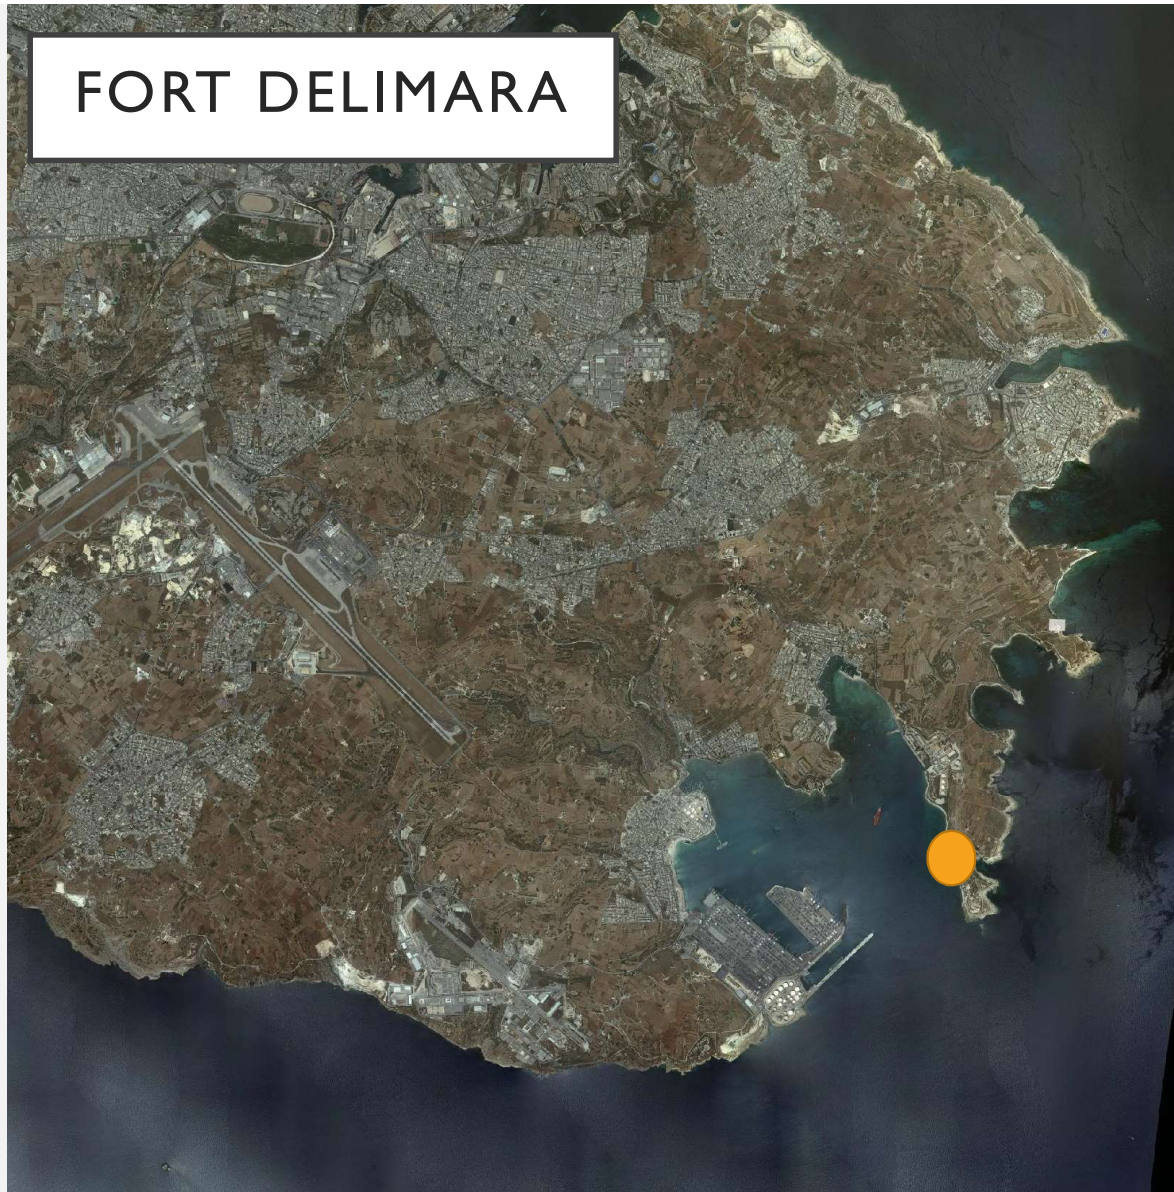

COASTAL EROSION AND CULTURAL HERITAGE SITES

DAVID CARDONA

COASTAL SAGE stakeholders' meeting

27th January 2021

3 CASE STUDIES

- Xrobb I-Għagin Temple
- Fort Delimara
- Ramla I-Hamra

XROBB L-GĦAĠIN

FORT DELIMARA

Google Earth

36°03'53.46" N 14°16'46.33" E elev 0 m eye alt 570 m

▼ Search

Search

ex: pizza near NYC

Get Directions History

▼ Places

- My Places
 - Sightseeing Tour
 - Make sure 3D Buildings layer is checked
 - Temporary Places

▼ Layers

- Primary Database
- Announcements
- Borders and Labels
- Places
- Photos
- Roads
- 3D Buildings
- Weather
- Gallery
- More
- Terrain

3/19/2007

2006 2019

A date and time slider showing the current date as 3/19/2007 and a range from 2006 to 2019.

Image © 2020 Maxar Technologies

Google Earth

38°03'53.46" N 14°16'46.35" E elev 0 m eye alt 670 m

▼ Search

Search

ex: pizza near NYC

Get Directions History

▼ Places