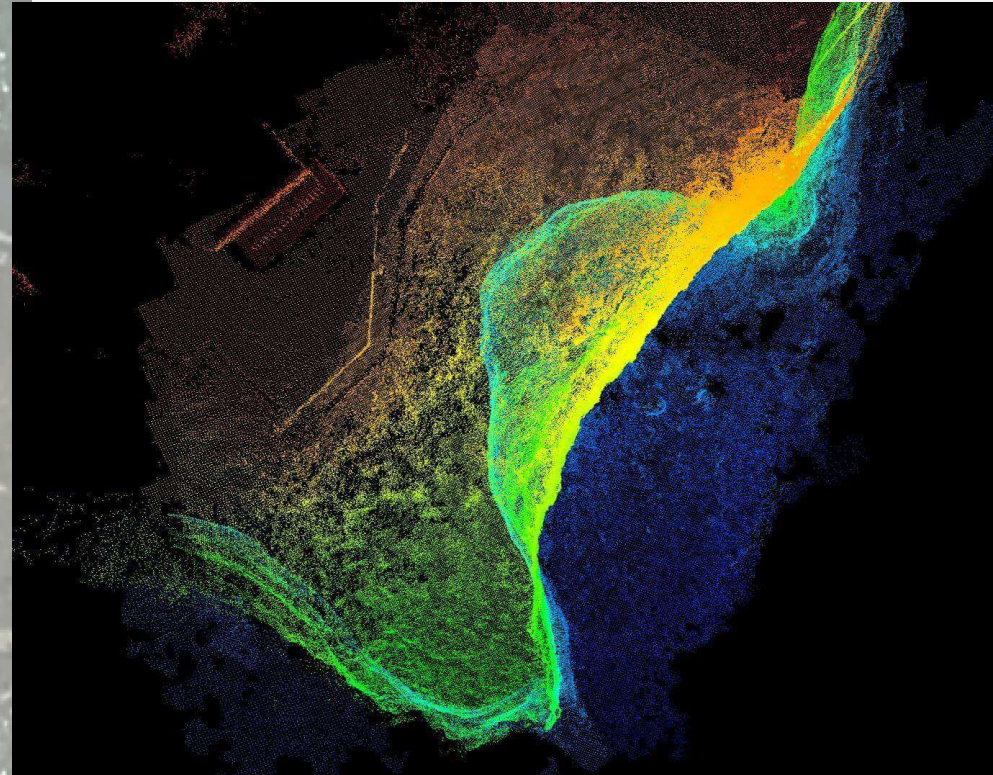

COASTAL EROSION AND CULTURAL HERITAGE SITES

DAVID CARDONA

COASTAL SAGE stakeholders' meeting

27th January 2021

3 CASE STUDIES

- Xrobb I-Għagin Temple
- Fort Delimara
- Ramla I-Hamra

XROBB L-GĦAĠIN

FORT DELIMARA

▼ Layers

- Primary Database
- Announcements
- Borders and Labels
- Places
- Photos
- Roads
- 3D Buildings
- Weather
- Gallery
- More
- Terrain

3/19/2007

2006 2019

A date and time slider showing the current date as 3/19/2007 and a range from 2006 to 2019.