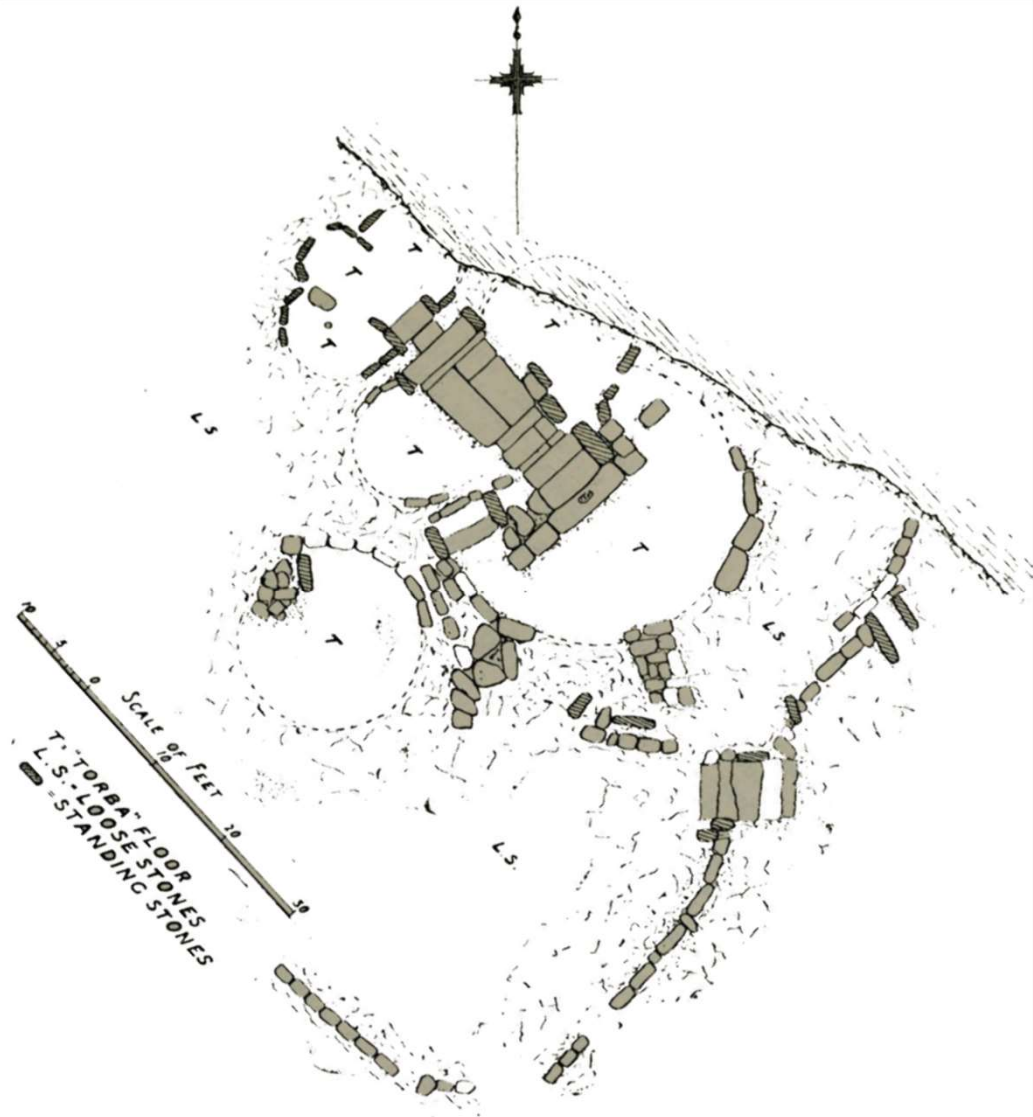

XROBB L-GĦAĠIN