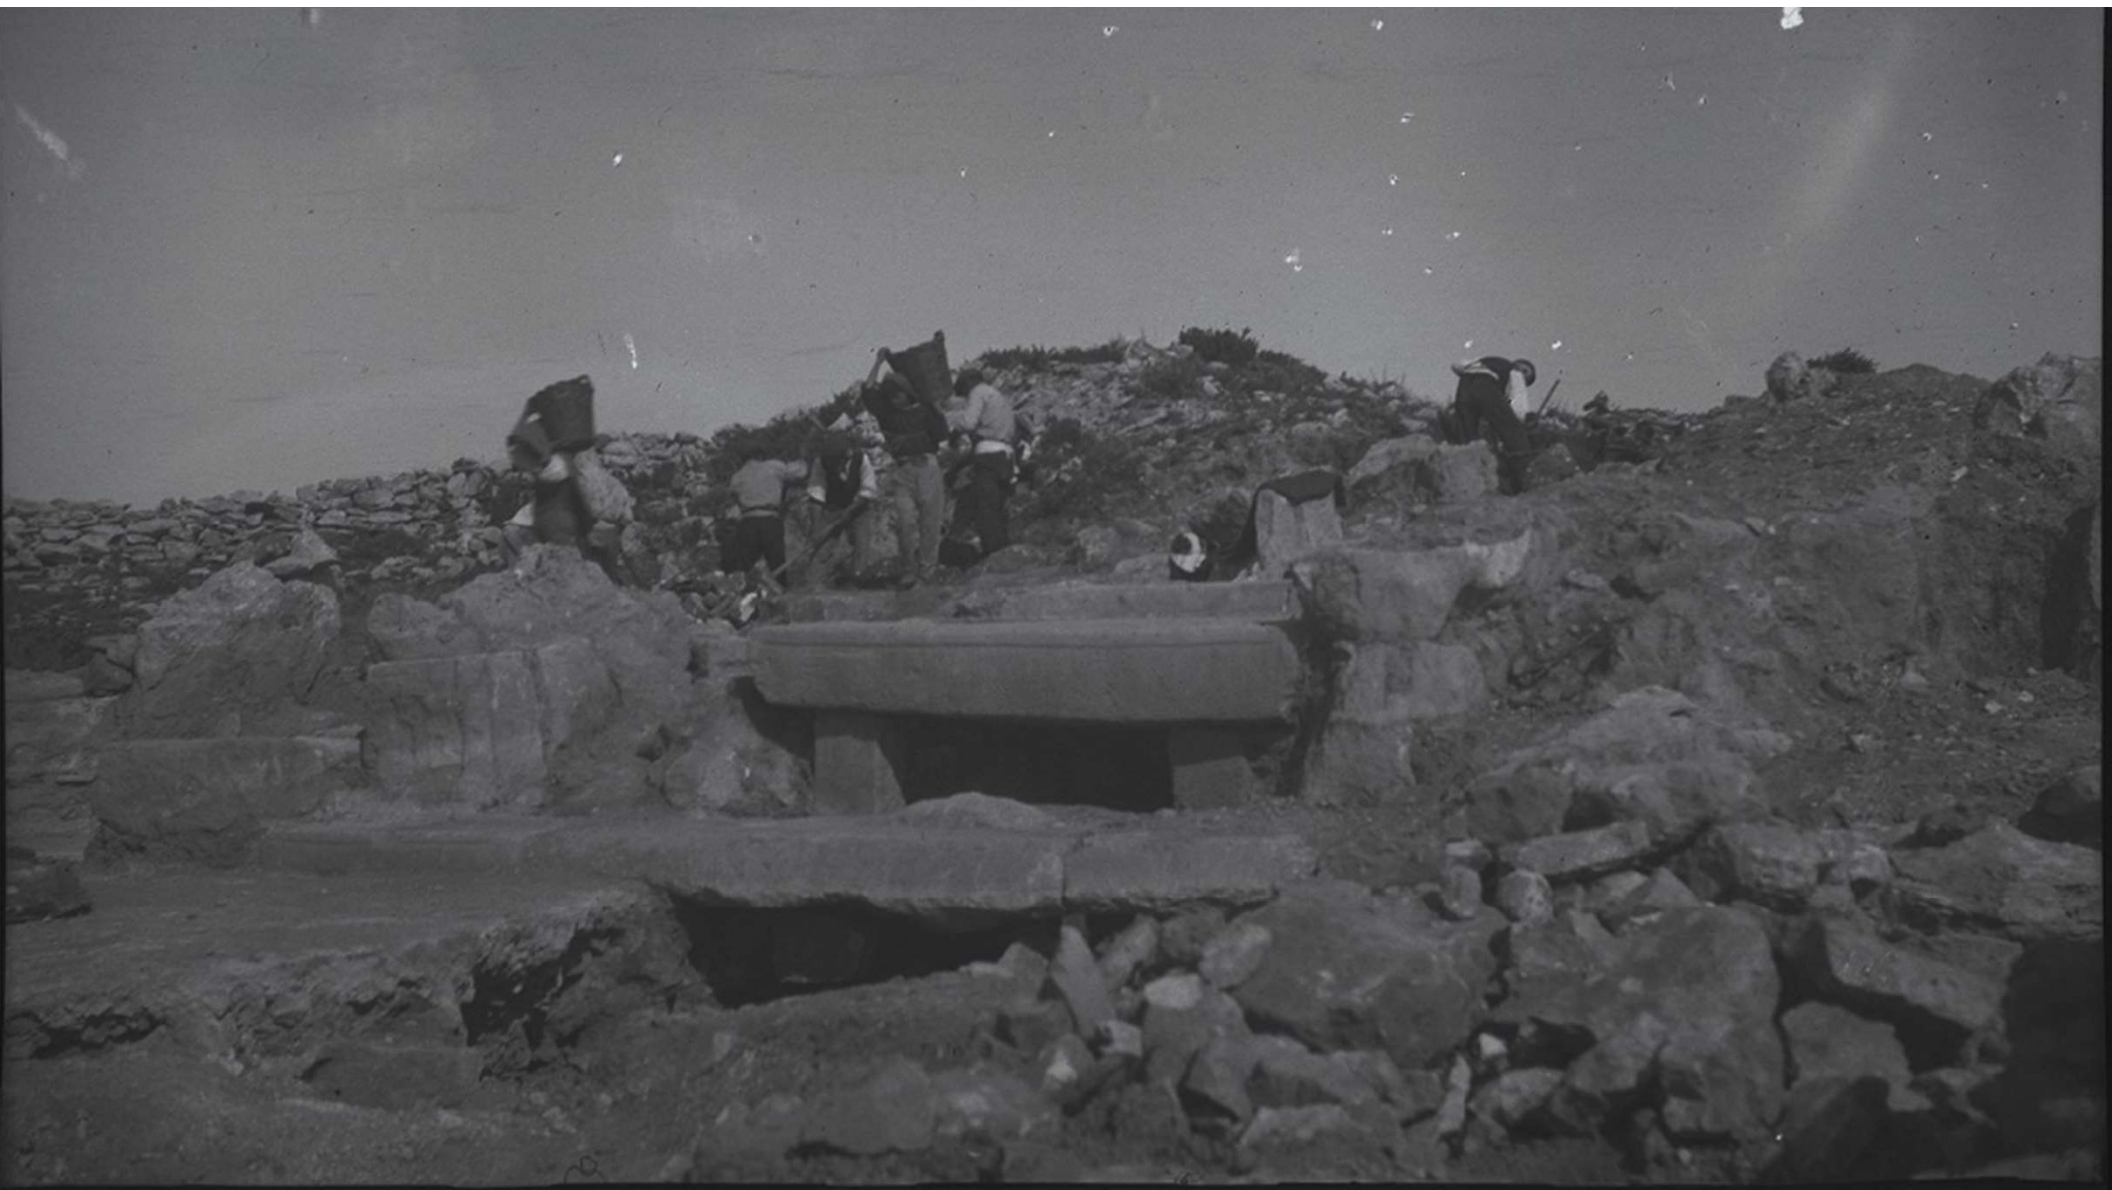

COASTAL EROSION AND CULTURAL HERITAGE SITES

DAVID CARDONA

COASTAL SAGE stakeholders' meeting

27th January 2021

3 CASE STUDIES

- Xrobb I-Għagin Temple
- Fort Delimara
- Ramla I-Hamra

XROBB L-GĦAĠIN

FORT DELIMARA

▼ Layers

- Primary Database
- Announcements
- Borders and Labels
- Places
- Photos
- Roads
- 3D Buildings
- Weather
- Gallery
- More
- Terrain

3/19/2007

2006 2019

A date and time slider showing the current date as 3/19/2007 and a range from 2006 to 2019.