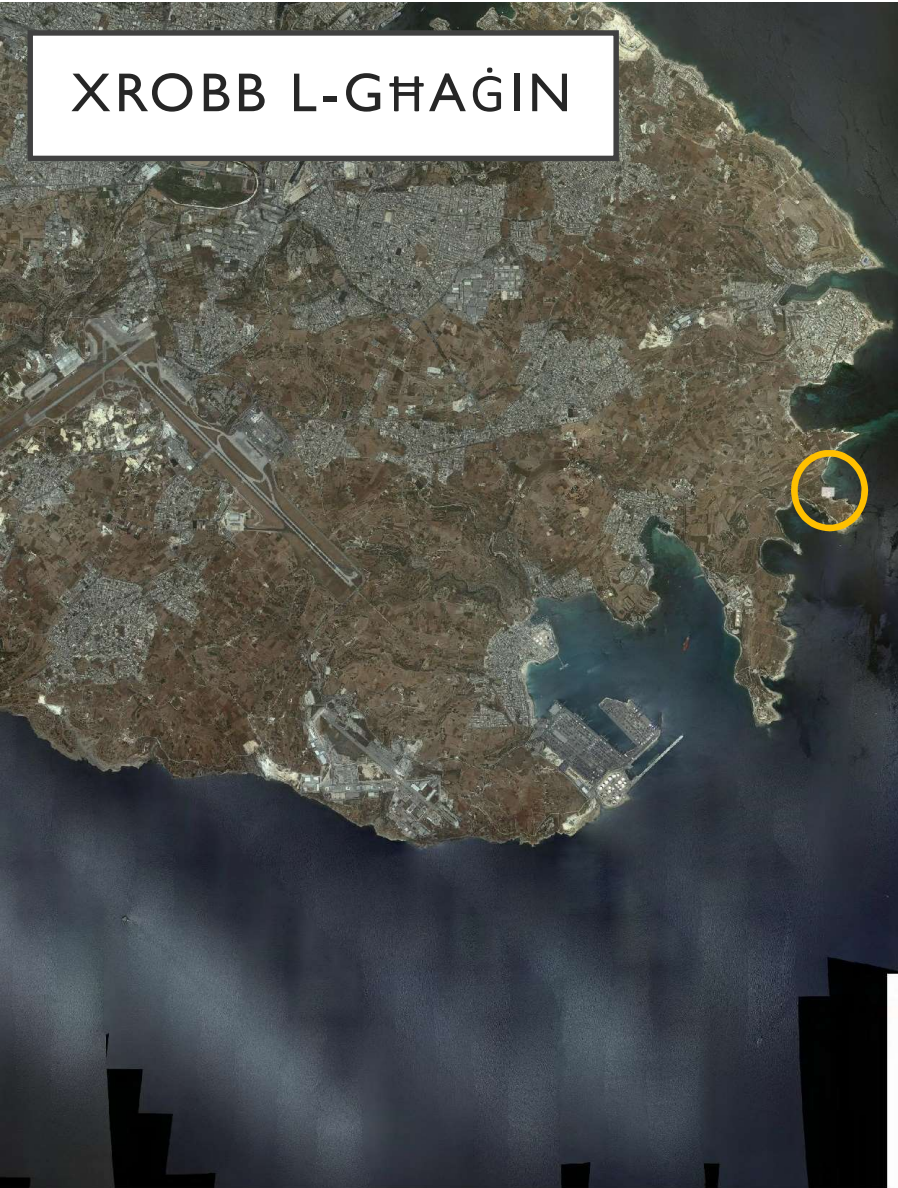

COASTAL EROSION AND CULTURAL HERITAGE SITES

DAVID CARDONA

COASTAL SAGE stakeholders' meeting

27th January 2021

3 CASE STUDIES

- Xrobb I-Għagin Temple
- Fort Delimara
- Ramla I-Hamra

XROBB L-GĦAĠIN

FORT DELIMARA

▼ Layers

- Primary Database
- Announcements
- Borders and Labels
- Places
- Photos
- Roads
- 3D Buildings
- Weather
- Gallery
- More
- Terrain

3/19/2007

2006 2019

A date and time slider showing the current date as 3/19/2007 and a range from 2006 to 2019.